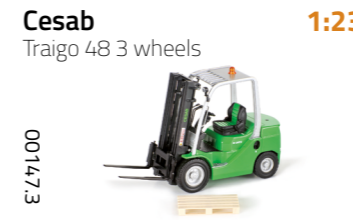

@rossritalia @ros_srl_italia

info@ros-srl.it - www.ros-srl.it
Tel. +39 030715338 - Fax +39 0307050105
Via G. Di Vittorio, 15 - 25033 Cologne (BS) - ITALY

ROS®
minimum size, maximum fidelity

2020
Edition 01