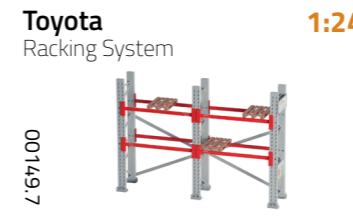

@rossritalia @ros_srl_italia

info@ros-srl.it - www.ros-srl.it
Tel. +39 030715338 - Fax +39 0307050105
Via G. Di Vittorio, 15 - 25033 Cologne (BS) - ITALY

ROS®
minimum size, maximum fidelity

2020
Edition 01