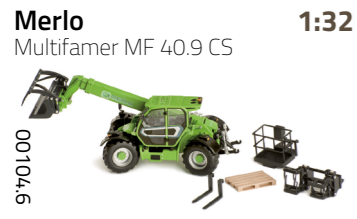

ROS®
minimum size, maximum fidelity