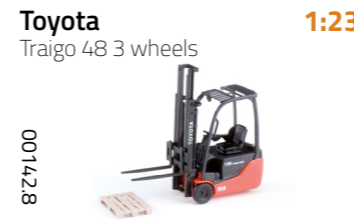

@rossritalia @ros_srl_italia

info@ros-srl.it - www.ros-srl.it
Tel. +39 030715338 - Fax +39 0307050105
Via G. Di Vittorio, 15 - 25033 Cologne (BS) - ITALY

ROS®
minimum size, maximum fidelity

2020
Edition 01